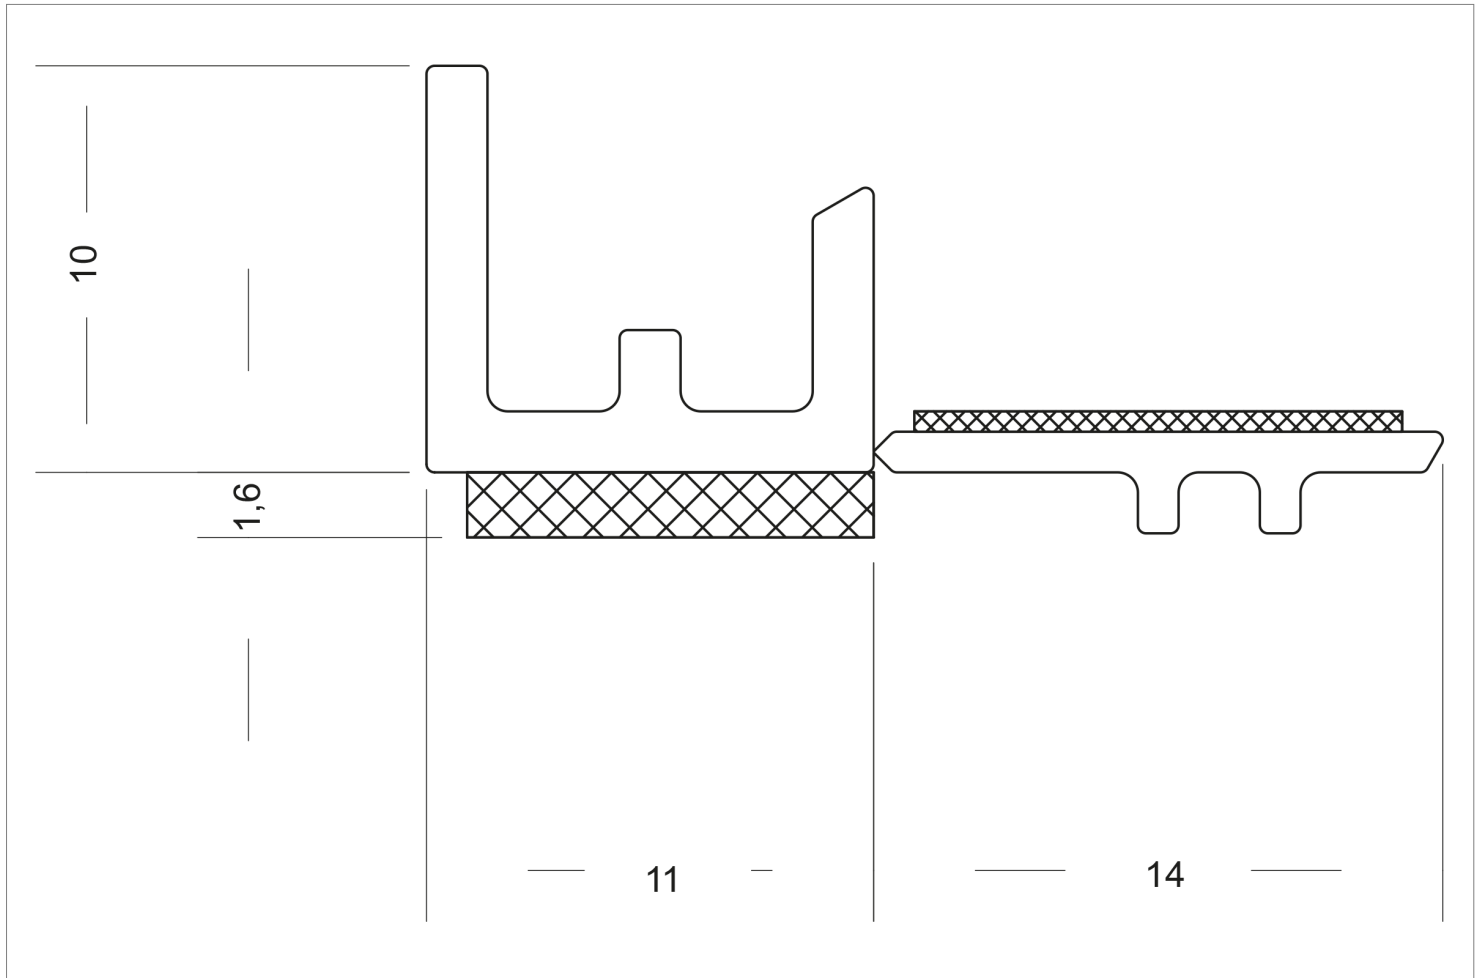

RIHO - MULTIPURPOSE

PRODUCT ID 1133-49

Can be used as standard profile for interior and exterior plaster on windows and doors.

SPECIFICATION

Material: PVC regrind

Colour: white